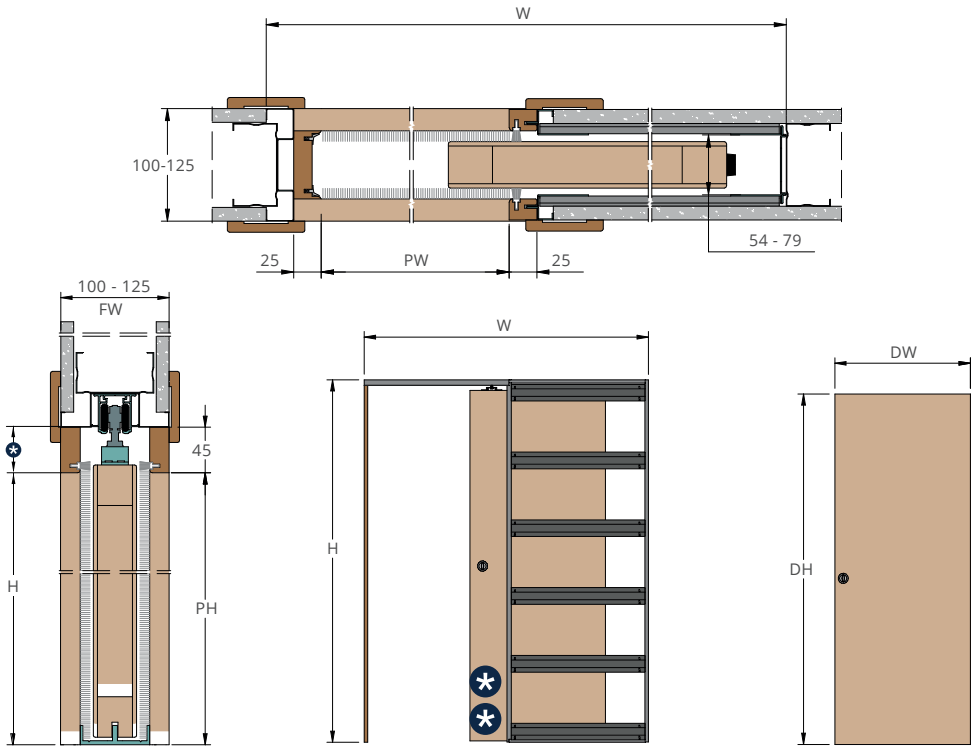

TECHNICAL SHEET

- * 90 for finished wall 100-125
- * * THE DOOR CAN ENTER COMPLETELY INSIDE THE POCKET
For safety reasons we recommend you to keep the handle out of the pocket.

ADVANTAGES

- Save floor area, in stock as well as shipping
- Easy and quick set-up and installation
- Aluminium extractable rail (max PW=1000 - metric size)
- Stronger metal structure
- Structural strength and absolute firmness

INCLUDED ACCESSORIES

- 120 kg track kit
- Under door profile
- Doorjamb

ADD-ONS

- Easy-Stop (Softclose)
- Door architrave
- Bathroom lock

| | PASSAGE OPENING | OVERALL DIMENSIONS |
|----------|-----------------|--------------------|
| | PW x PH | W x H |
| METRIC | 700 x 2030 | 1510 x 2120 |
| | 800 x 2030 | 1710 x 2120 |
| IMPERIAL | 660 x 1970 | 1470 x 2060 |
| | 740 x 1970 | 1650 x 2060 |
| | 810 x 1970 | 1720 x 2060 |

| | DOOR PANEL UK (mm) | DOOR PANEL UK (Inch) |
|-------------|--------------------|----------------------|
| | DW x DH | DW x DH |
| MILLIMETERS | 726 x 2040 | |
| | 826 x 2040 | |
| | 686 x 1981 | 27" x 78" |
| | 762 x 1981 | 30" x 78" |
| | 838 x 1981 | 33" x 78" |
| INCHES | | |

AVAILABLE DIMENSIONS

PASSAGE WIDTH

FW 100: PW from 600 to 1200
FW 125: PW from 600 to 1200

PASSAGE HEIGHT

FW 100: PH from 1000 to 2300
FW 125: PH from 1000 to 2700

OVERALL DIMENSIONS

OVERALL WIDTH

PW x 2 + 110mm (Only for metric dimensions)